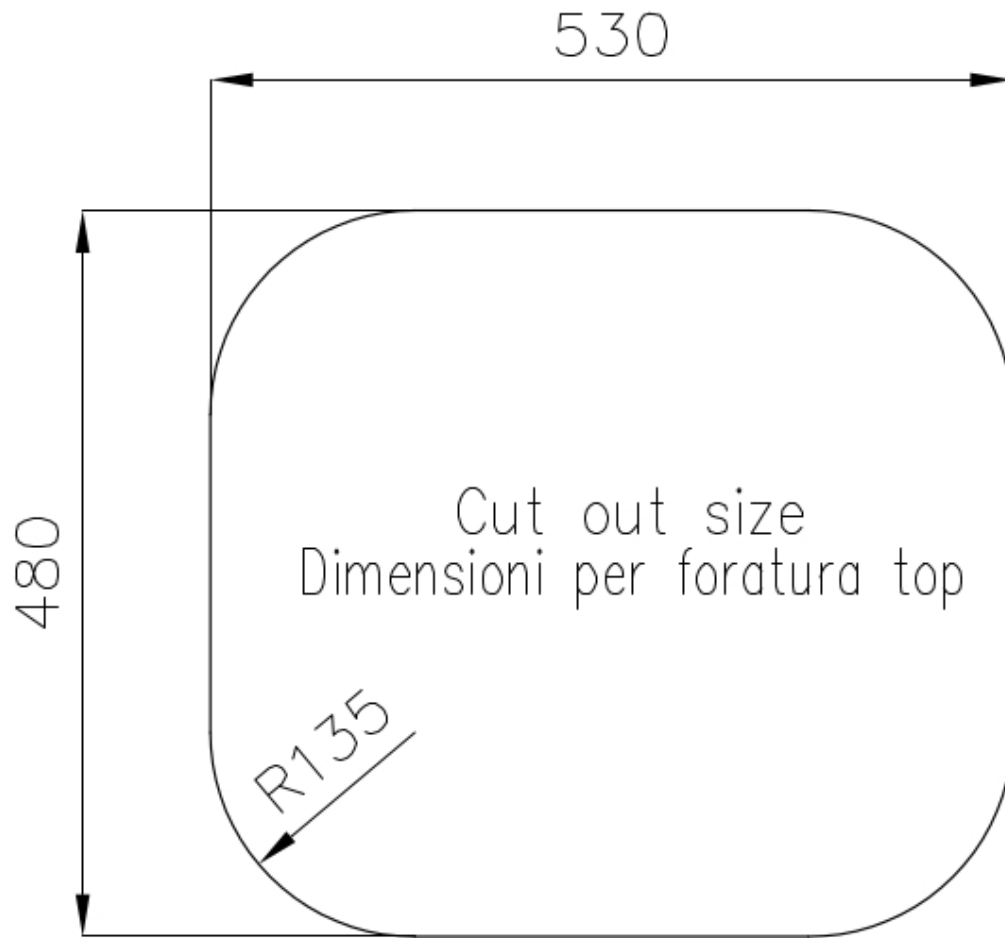

Base 60 cm

Dimensions 550x500 mm

Standard fittings Fixing hooks, gasket, drain, overflow and siphon, boxed packing

Mixer holes No standard holes

Built-in hole View technical data sheet

Drainer No

Width 55 cm

Bowl dimension 450x400mm

Number of bowls 1 bowl

Waste fitting 3,5" drain

FEATURES

Added value Foster uses steel thicknesses higher than those used on average by other manufacturers. This is how, thanks to our long experience, we know how to make sinks of superior quality and with a better resistance to aging.

Basket 3,5" waste fitting The drain is equipped with a large 3.5" drain, with the practical basket cap that prevents the discharge of solid parts.

TECHNICAL DATA

OPTIONAL ACCESSORIES

Glass chopping board
8631 300