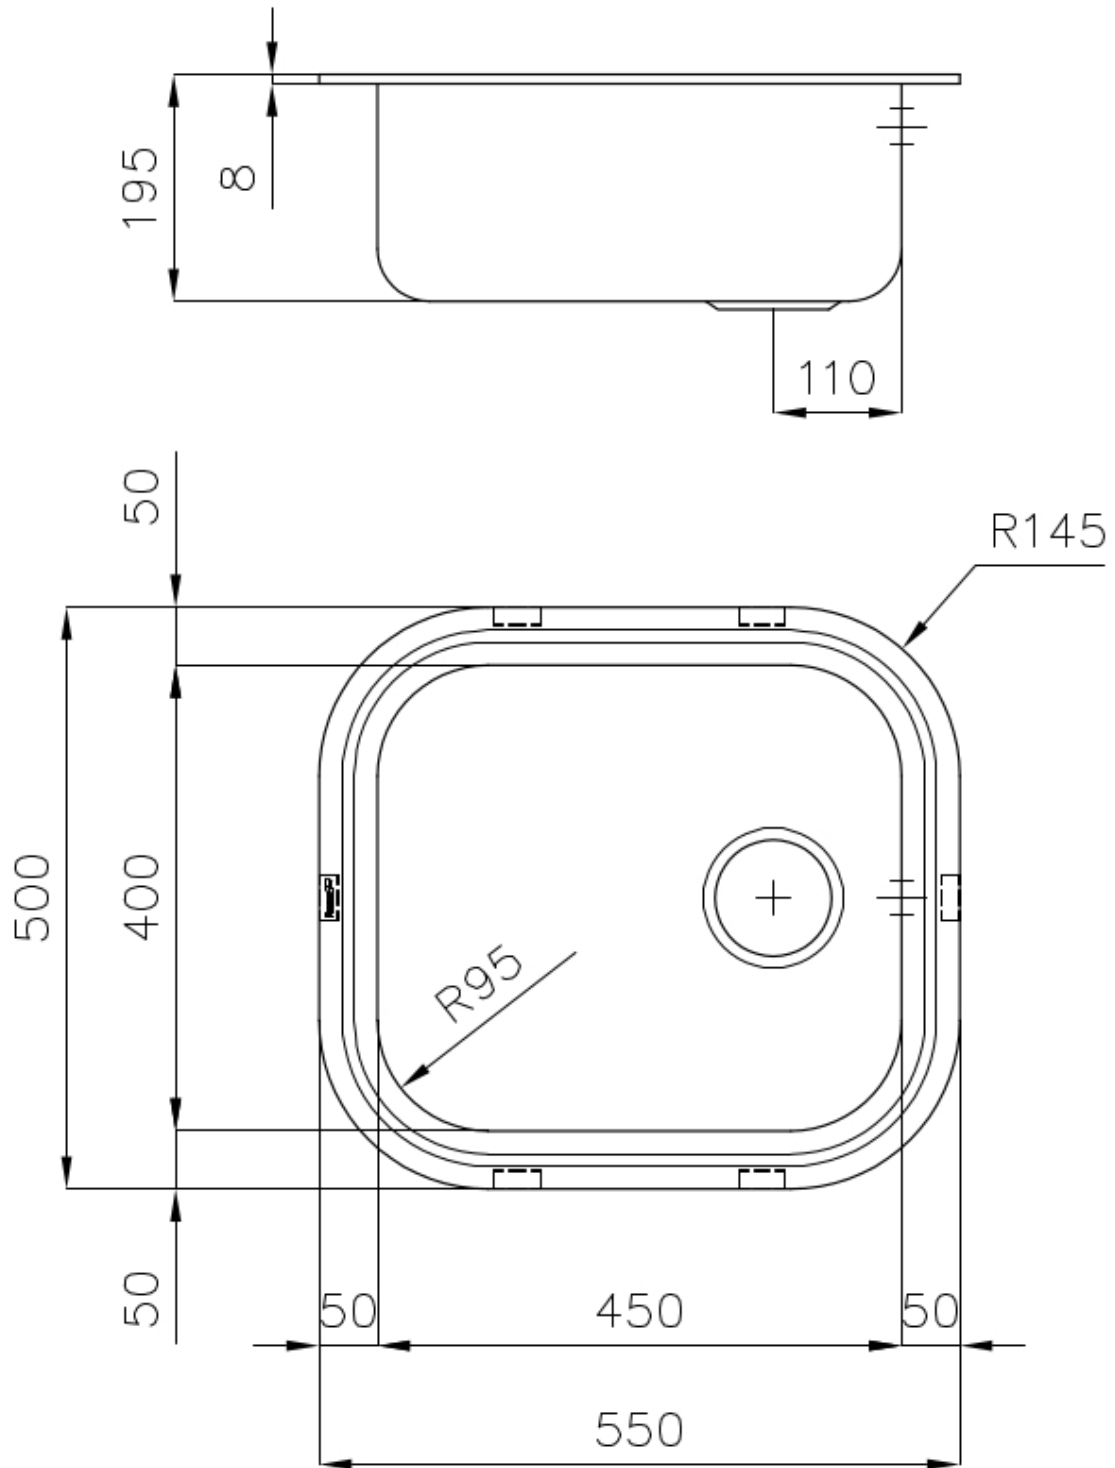

Sink Big Bowl

Kitchen Sinks

Code: 1611 060

DETAILS

Edge/Installation Type Standard (8 mm Edge)

Finish Foster brushed

Material AISI 304 stainless steel

Texture Foster brushed

Base 60 cm

Dimensions 550x500 mm

Standard fittings Fixing hooks, gasket, drain, overflow and siphon, boxed packing

Mixer holes No standard holes

Built-in hole View technical data sheet

Drainer No

Width 55 cm

Bowl dimension 450x400mm

Number of bowls 1 bowl

Waste fitting 3,5" drain

FEATURES

Added value Foster uses steel thicknesses higher than those used on average by other manufacturers. This is how, thanks to our long experience, we know how to make sinks of superior quality and with a better resistance to aging.

Basket 3,5" waste fitting The drain is equipped with a large 3.5" drain, with the practical basket cap that prevents the discharge of solid parts.

TECHNICAL DATA

OPTIONAL ACCESSORIES

Glass chopping board
8631 300